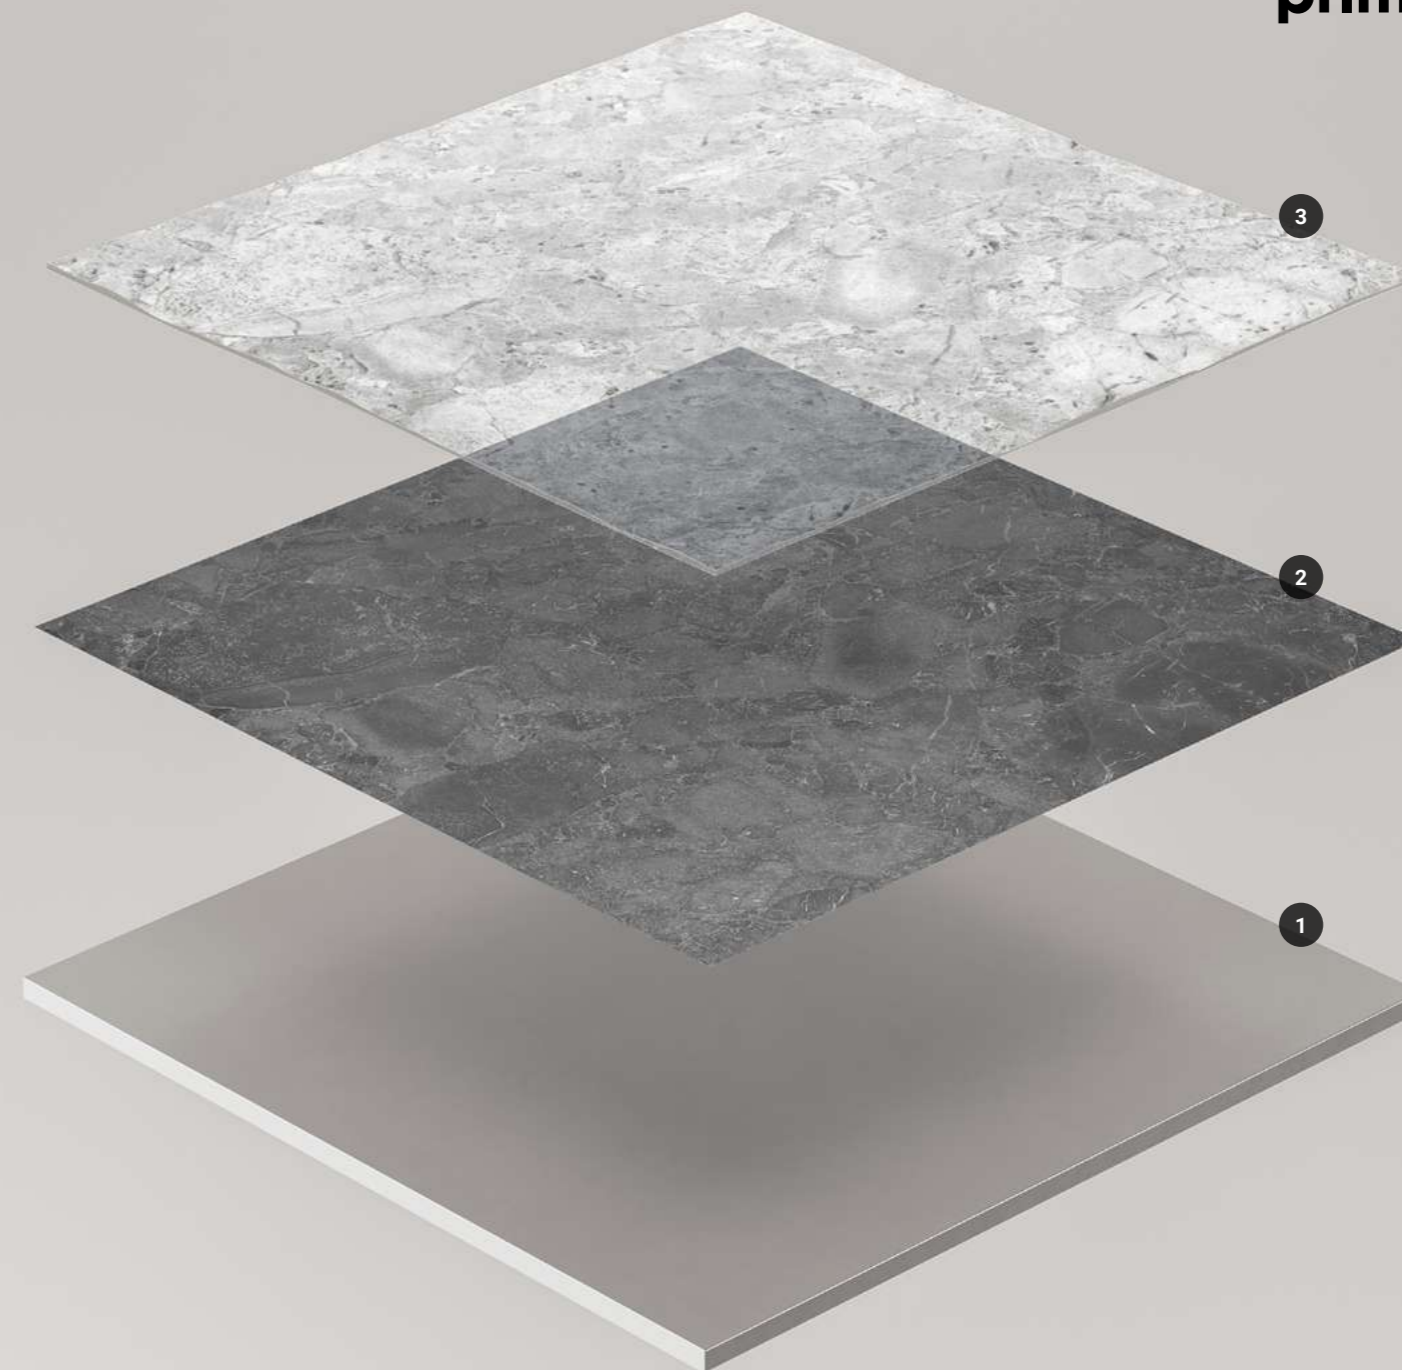

FR Grâce à la technologie in primix, le moindre détail des surfaces calcaires et à base de ciment dont s'inspirent les collections Dom est imprimé sur les dalles en grès avec une précision telle que la distinction entre le matériau céramique et la pierre d'origine s'estompe toujours plus. Des équipements de pointe de dernière génération permettent des applications sélectives de colle et de granulats. Ceci crée des reliefs tridimensionnels pouvant être parfaitement synchronisés avec des graphiques numériques haute définition, conférant ainsi au produit céramique un aspect de matière extrêmement réaliste et une qualité visuelle entièrement nouvelle.

DE Mit der in primix Technik wird jedes einzelne Detail der Kalkstein- und Betonoberflächen, an denen die Dom Kollektionen inspiriert sind, auf die Feinsteinzeugfliesen aufgedruckt, und zwar in einer Präzision, die die Unterscheidung zwischen Keramikmaterial und ursprünglichem Stein noch schwerer macht. Hochmoderne spezielle Anlagen ermöglichen die selektive Auftragung von Kleber und Granulat zur Erzeugung von dreidimensionalen Strukturen, die durch den High-Definition-Digitaldruck perfekt aufeinander abgestimmt werden können und dem Keramikprodukt einen extrem realistischen, materialbetonten Aspekt und eine völlig neuartige optische Qualität verleihen.

ES Con la tecnología in primix cada uno de los detalles de las superficies calizas y cementosas en que se inspiran las colecciones Dom se imprime en las placas de gres con una precisión tal que hace aún más difícil distinguir la materia cerámica de la materia originaria. Unas sofisticadas instalaciones de última generación permiten llevar a cabo unas aplicaciones selectivas de cola y gravilla que crean relieves tridimensionales perfectamente sincronizables con el diseño gráfico digital de alta definición, confiriéndole al producto cerámico un aspecto matérico extremadamente realista y un aspecto visual inédito.

RU Благодаря технологии in primix каждая отдельная деталь известняков и цемента, являющихся источником вдохновения коллекции Dom, наносится на керамогранитные плиты с такой высокой степенью точности, что разница между керамическим материалом и исходным материалом практически исчезает. Высокотехнологичные системы нового поколения обеспечивают выборочное нанесение клея и крошки для получения трехмерного рельефа, точно совпадающего с цифровой графикой высокого разрешения, создавая керамические изделия с очень реалистичным фактурным эффектом и невиданным ранее визуальным качеством.

1 Coloured-body porcelain stoneware
Gres porcellanato colorato in pasta

2 High-resolution surface patterning
Grafica digitale ad alta risoluzione

3 Relief structure created
with digital adhesives and grit
Struttura a rilievo realizzata
con colle digitali e graniglia