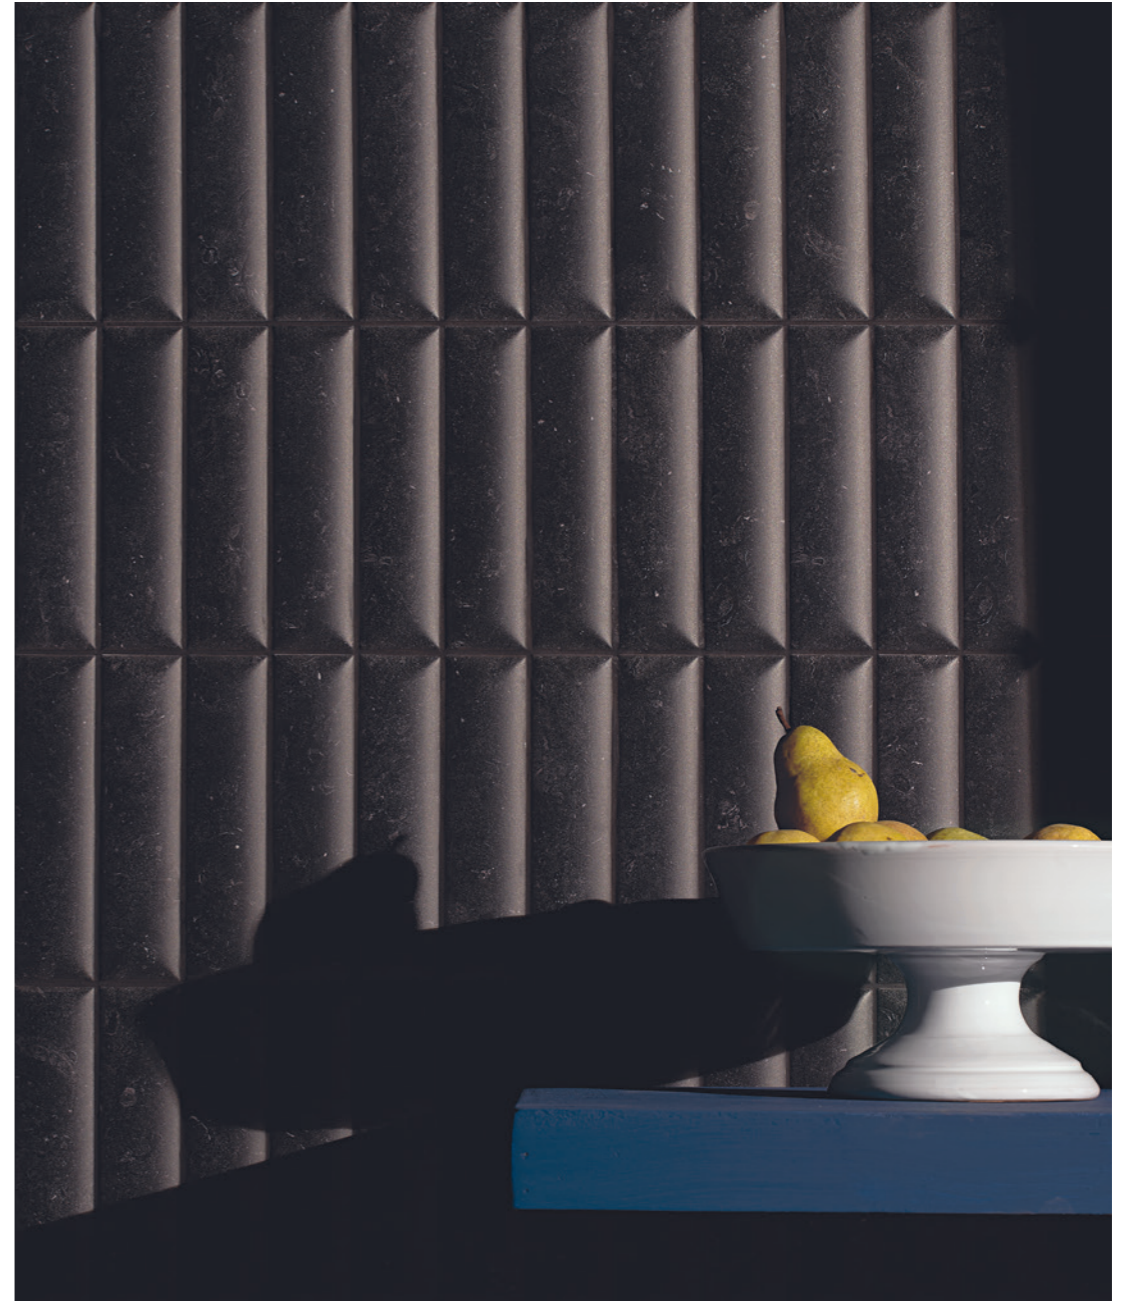

Italic Cushion Lava
7,5x60 3"x24"

Italic Mosaic Mix C
30x30 12"x12"

Italic Dune Lava 5x20 2"x8"