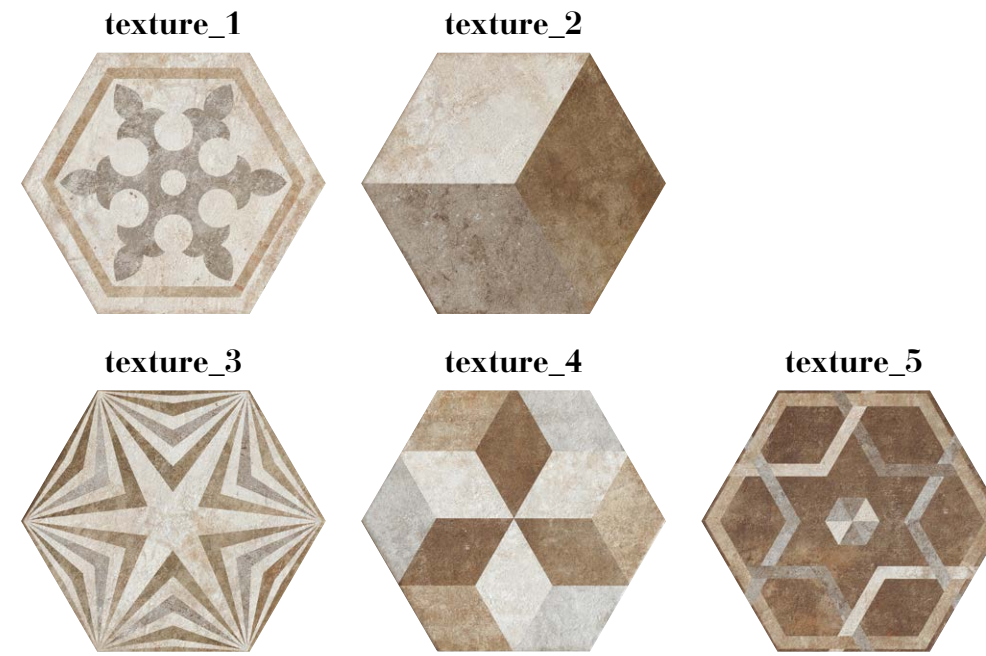

_exagona

_gres porcellanato
body-color

_deco exagona 34,5x40